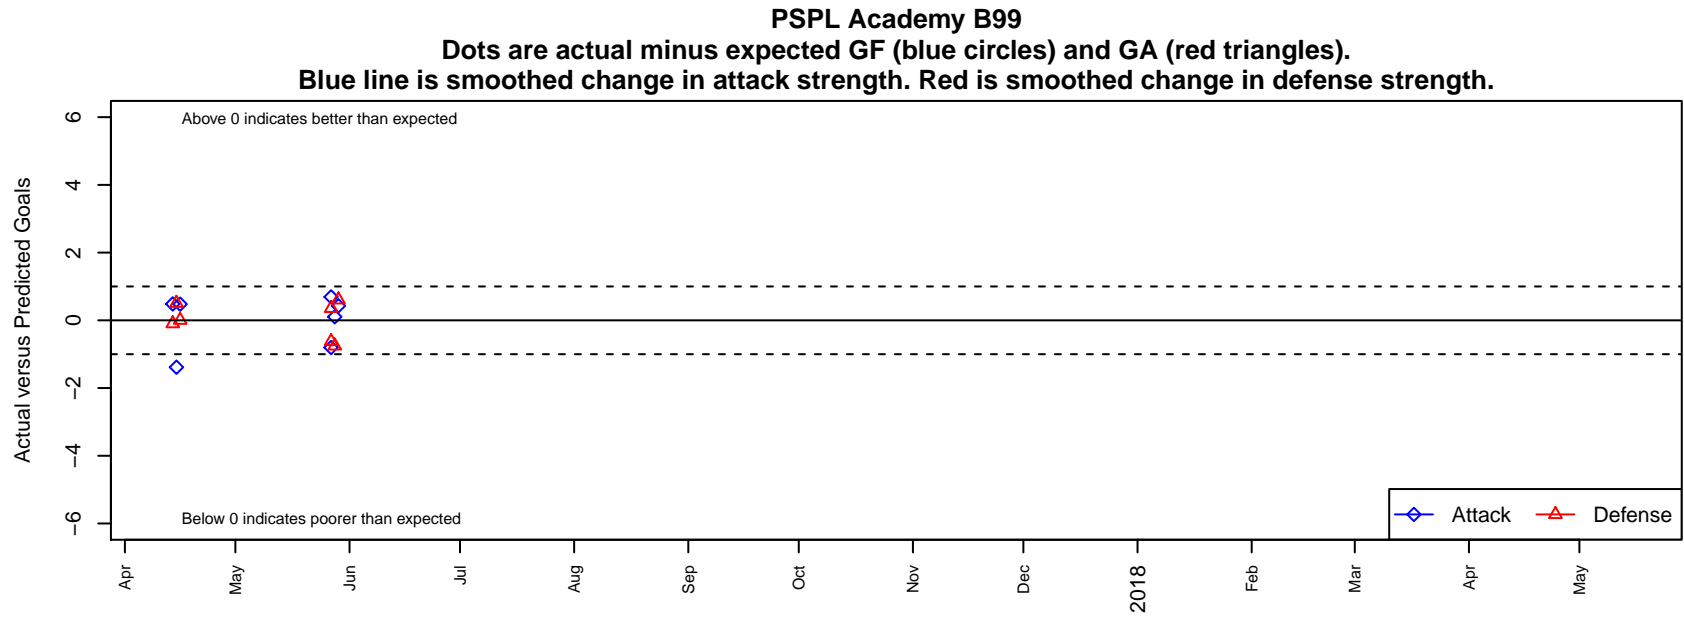

PSPL Academy B99

PSPL
statewide, WA
B99 total strength=1164
attack=5.63 defense=2.22

alt names used:

Venues played:
2016 Whitecaps Invitational U17-18
2016 Manchester City Cup Gold U18

date	home		away		venue	pred.home	pred.away
2017-05-29	RSF Attack Academy B99	1	PSPL Academy B99	4	2016 Manchester City Cup Gold U18	1.61	3.57
2017-05-28	LA Galaxy Orange County B99	2	PSPL Academy B99	1	2016 Manchester City Cup Gold U18	1.25	0.89
2017-05-27	MVLA SC Dortmund Blue B00	4	PSPL Academy B99	2	2016 Manchester City Cup Gold U18	3.38	1.31
2017-05-27	PSPL Academy B99	0	Oxnard Wave B99	3	2016 Manchester City Cup Gold U18	0.80	3.35
2017-04-16	PSPL Academy B99	3	Thompson Okanagan FC B99	3	2016 Whitecaps Invitational U17-18	2.52	3.01
2017-04-15	Coquitlam Metro Ford Porto B99	3	PSPL Academy B99	0	2016 Whitecaps Invitational U17-18	3.51	1.38
2017-04-14	Calgary Northside Hurricanes B99	2	PSPL Academy B99	2	2016 Whitecaps Invitational U17-18	1.90	1.52